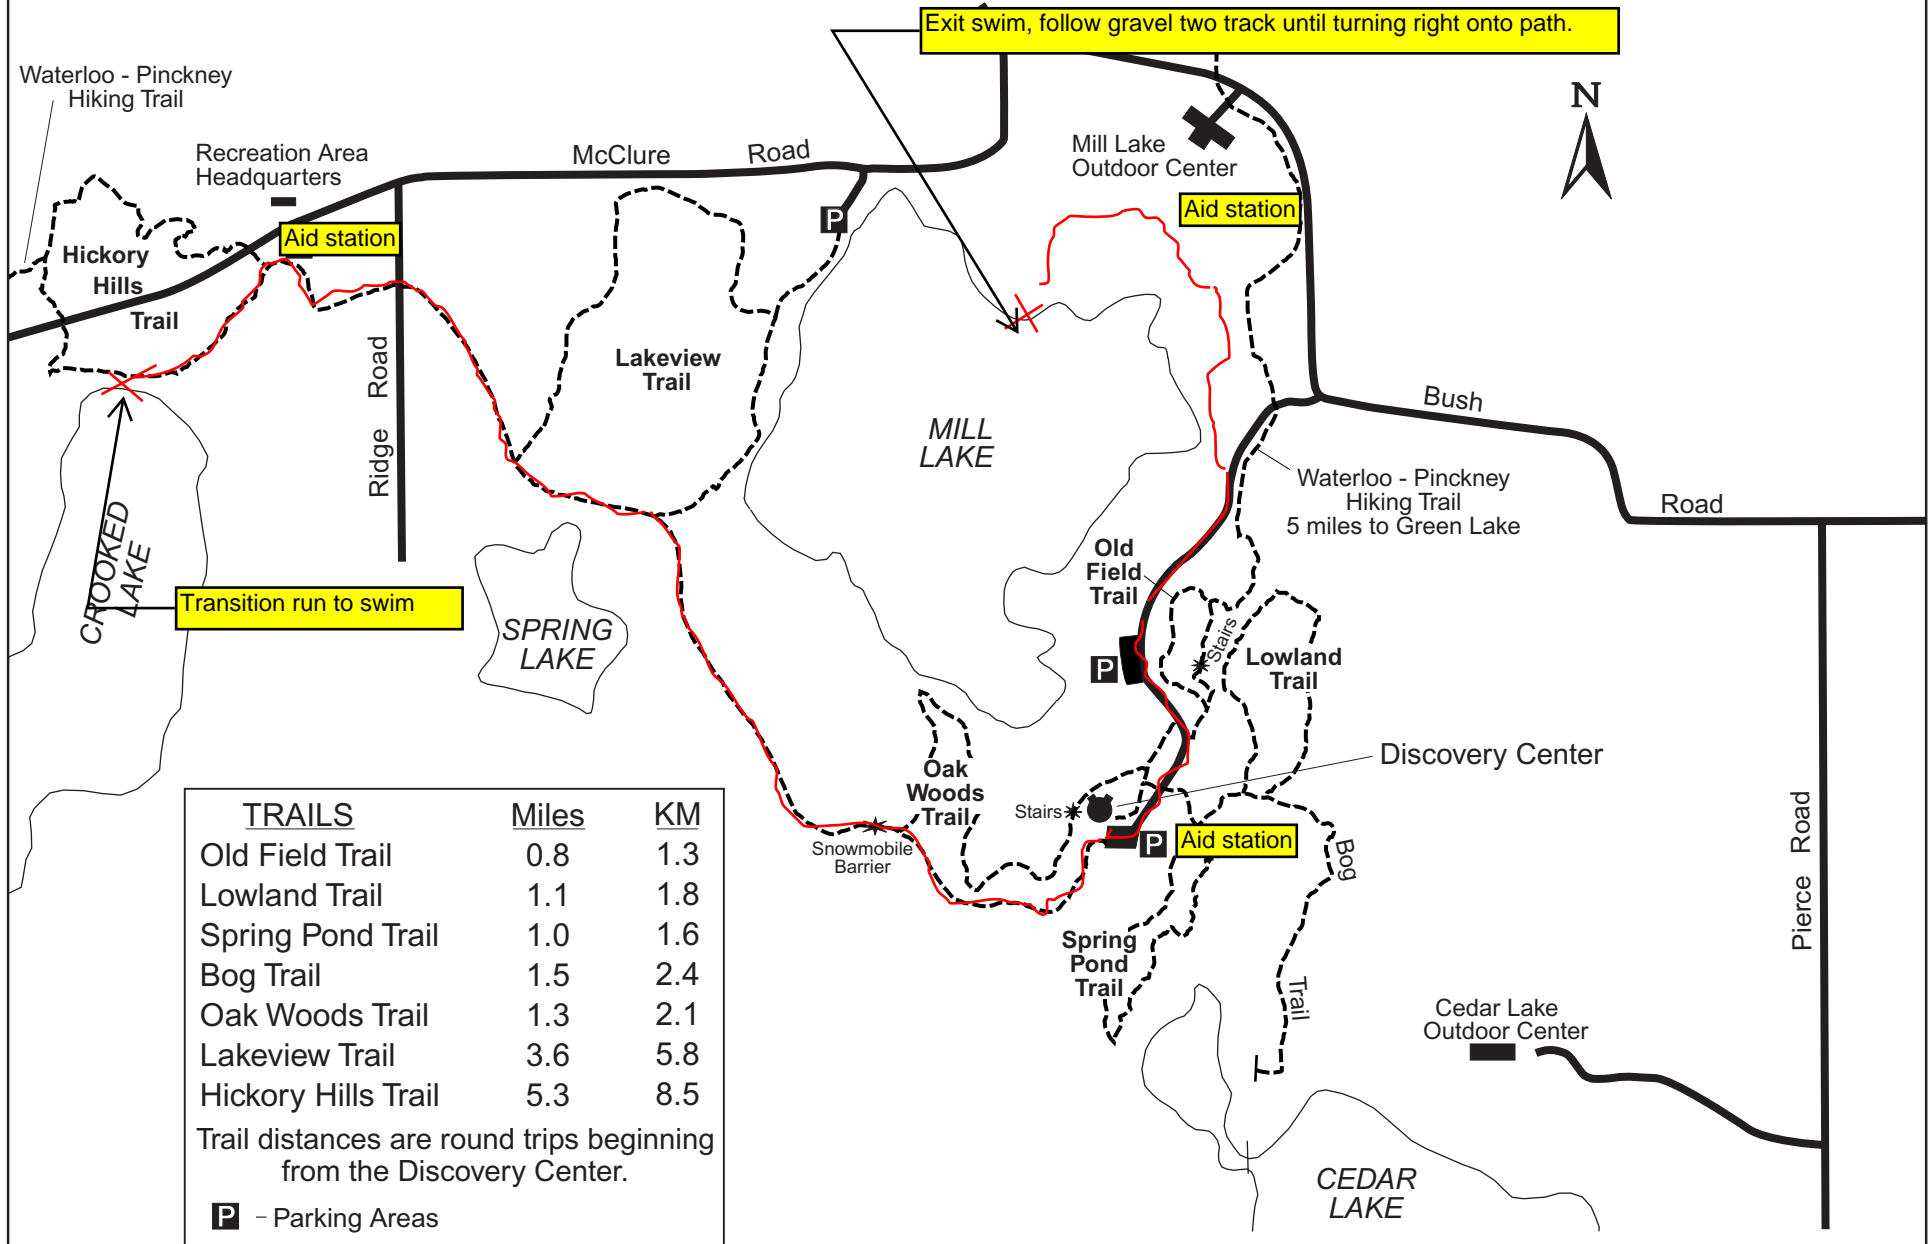

WATERLOO RECREATION AREA DISCOVERY CENTER HIKING TRAILS

TRAILS	Miles	KM
Old Field Trail	0.8	1.3
Lowland Trail	1.1	1.8
Spring Pond Trail	1.0	1.6
Bog Trail	1.5	2.4
Oak Woods Trail	1.3	2.1
Lakeview Trail	3.6	5.8
Hickory Hills Trail	5.3	8.5

Trail distances are round trips beginning from the Discovery Center.

P - Parking Areas